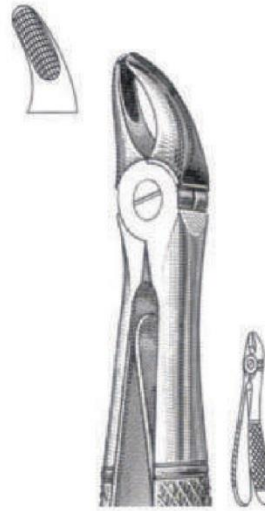

Smith Baxter
 SV-2560-00 set of five
 SV-2560-A xsmall
 SV-2560-B small
 SV-2560-C medium
 SV-2560-D large
 SV-2560-E xlarge

Fergusson
 SV-0040-16 16 cm
 SV-0041-20 20 cm

SV-2245-00

Klein
 SD-0299-137
 Fig. 137
 for upper incisors and canines

Klein
 SD-0300-139
 Fig. 139
 for upper bicuspids

Klein
 SD-0298-51S
 Fig. 51S
 for upper roots

Klein
 SD-0294-03
 Fig. 3
 for upper molars

Klein
 SD-0295-05
 Fig. 5
 For lower incisors

Klein
 SD-0296-06
 Fig. 6
 for lower molars