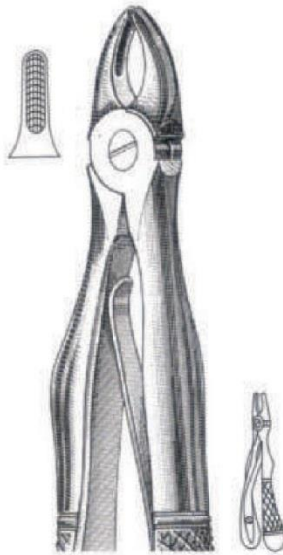

Klein
SD-0299-137
Fig. 137
for upper incisors and canines