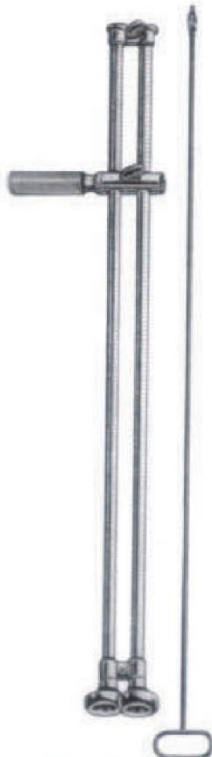

Freyberger
SV-1017-55
5.5 cm

SV-1018-00

Vogel
SV-1019-11
11 cm

Vienna
SV-1020-14
14 cm

Ruggeberg
SV-1022-14
14 cm
Spring Action

Krey-Schottler
SV-1023-21
21 cm

Krey-Schottler Heavy
SV-1023-21H
21 cm
SV-1023-21T
1 x 2 teeth

Obermayer
 SV-1024-30
 30 cm

Harm
 SV-1025-50
 50 cm

William
 SV-1026-75
 75 cm

SV-1029-10
 100 cm
 Set of 10 pieces

Moore (OB. Chain)
 SV-1030-26 26 cm
 SV-1031-53 53 cm
 SV-1032-75 75 cm
 SV-1033-15 150 cm
 SV-1034-19 190 cm

SV-1035-00
 O.B. Chain Handle

O. B. Chain Handle
 SV-1035-00A

SV-1037-00
 O.B chain Handle

Keller
SV-1038-75
75 cm

Caemmerer
SV-1039-78
78 cm
Torsion Fork

Benesch / Kuhn
SV-1040-84
84 cm
Crutch

SV-1041-00
Detorsion rod

SV-1042-00
Wire and rope carrier

Sand
SV-1044-19
19 cm
Light Model
Wire and rope carrier

Sand
SV-1043-19
19 cm
Wire and rope carrier

SV-1045-71
71 cm
Embryotome tube (complete)

SV-2509-00
33"
Thygesen's Fetatome. Two-tube model With adjustable handle for OB Chain. This is the breakdown model, complete with insertion coil and cleaning brush. 33"L.