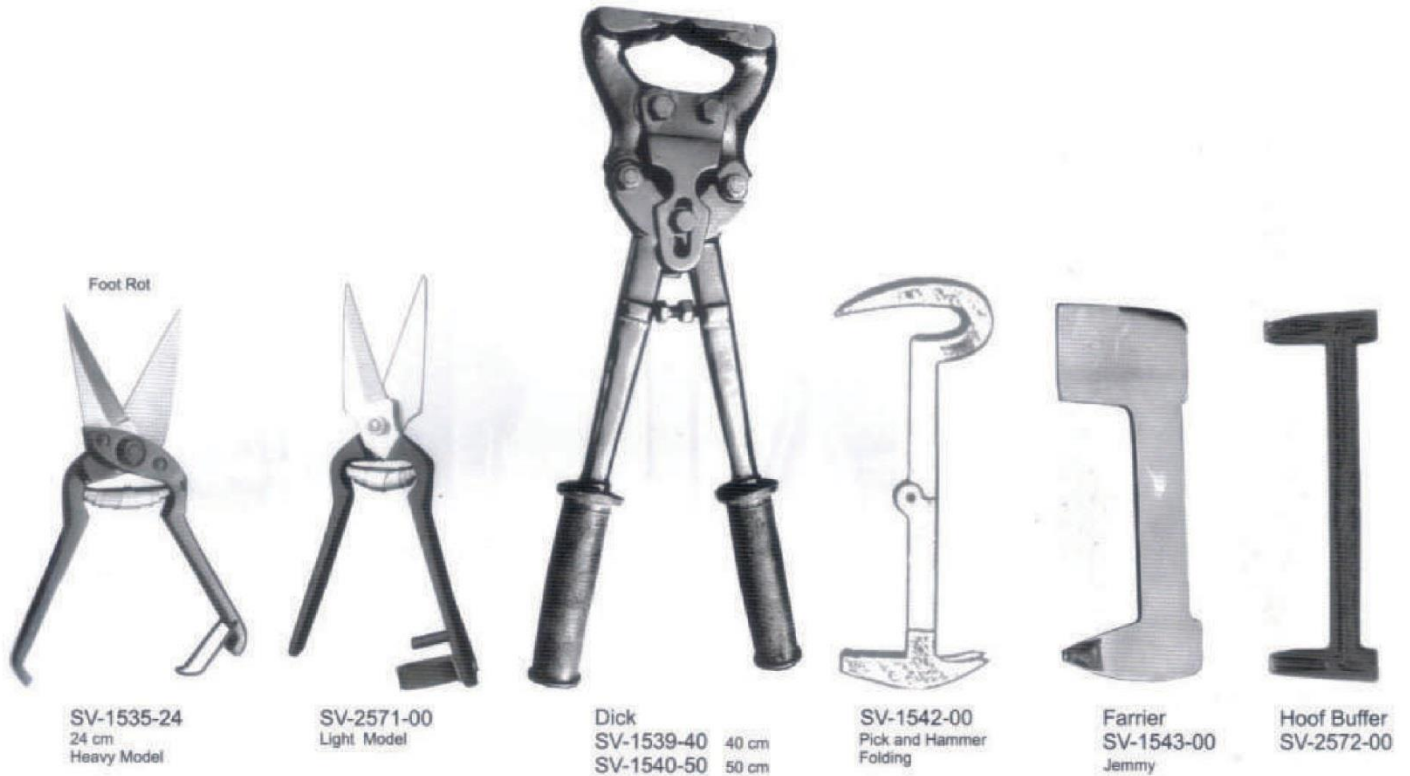

Heavy
SV-1534-34
34 cm
Heavy Pattern

SV-2507-36
Hoof Tester
Wein Model
36 cm
stainless steel

SV-2508-45
Bowening Hertsch
44.5 cm
stainless steel

Folding Hoof Tester
SV-1021-00

SV-2577-00

SV-2578-00

SV-2579-00