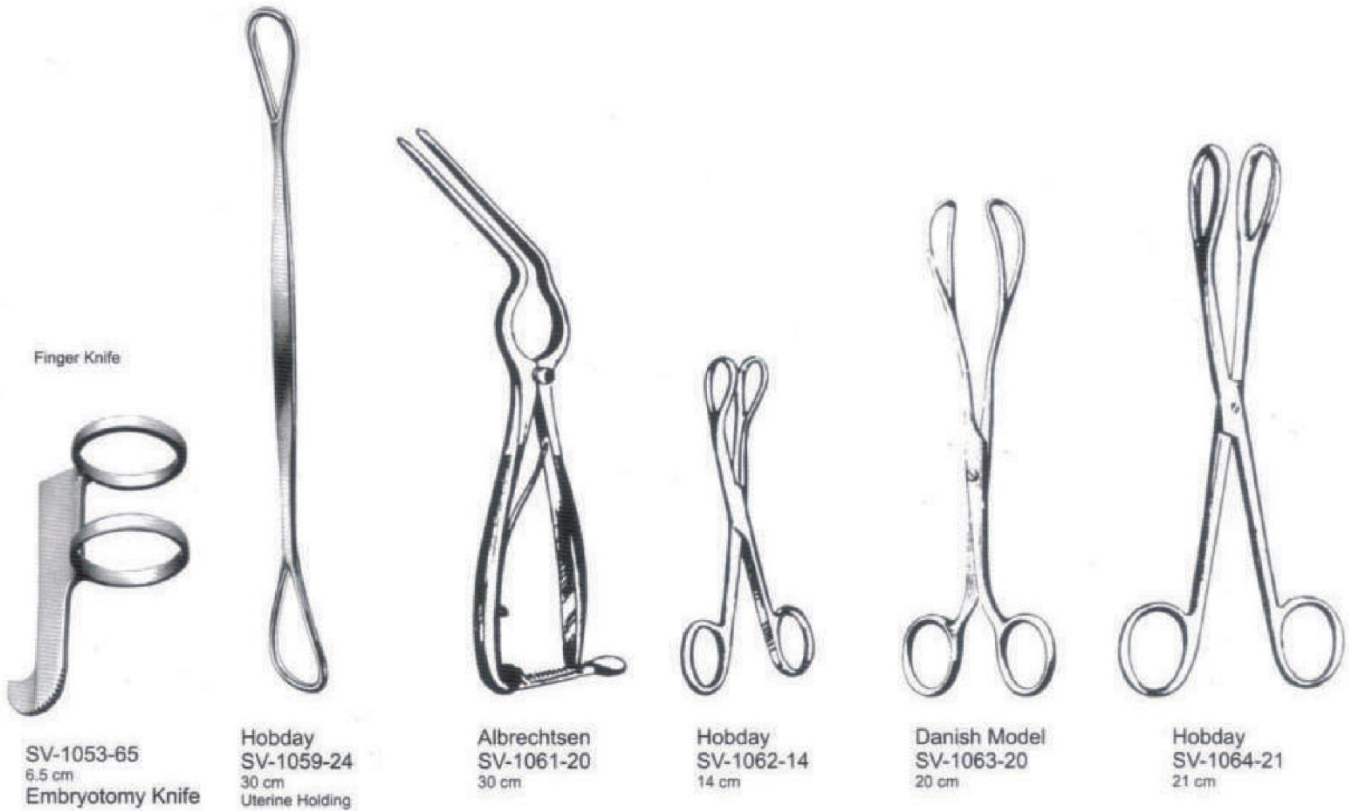

Finger Knife

SV-1053-65
6.5 cm
Embryotomy Knife

Hobday
SV-1059-24
30 cm
Uterine Holding

Albrechtsen
SV-1061-20
30 cm

Hobday
SV-1062-14
14 cm

Danish Model
SV-1063-20
20 cm

Hobday
SV-1064-21
21 cm