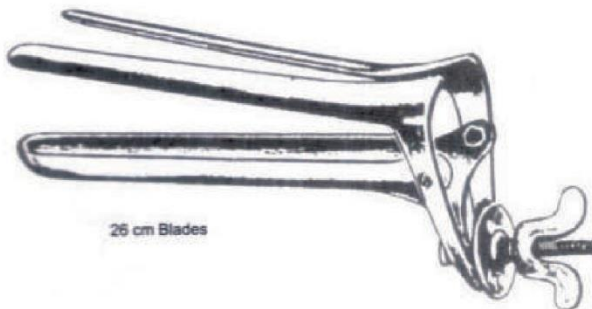

SV-0038-26
26 cm

SV-0037-26
26 cm

Frank
SV-0039-26
26 cm
Nose Punch

SV-2567-17
17 cm
Clip Applying Forceps
Wound clips for skin closures on cattle

Schulze
 SV-0042-00
 for Horses & Cattle

SV-0044-00
 for cattle

Drinkwater
 SV-0052-00 Left
 SV-0053-00 Right
 Aluminum made

SV-0054-00
 for Pigs

Mouth Gag
 SV-0055-00

Weingart
 SV-0056-00

SV-1274-00

Grave
 SV-0999-00 Small
 SV-1000-00 Medium
 SV-1001-00 Large

Russian
 SV-1002-16
 16 cm
 Blades 10 cm

Cusco
 V. SV-1003-00
 S. SV-1004-00
 M. SV-1005-00
 L. SV-1006-00
 M.L. SV-1007-00

Winterton
 SV-1008-21
 21 cm
 Blades 10 cm

Russian
 SV-1009-00
 SV-1010-00
 Blades 10 cm

26 cm Blades

Polansky
 SV-1011-00
 27 cm
 Blades 3.5 cm
 For Cow