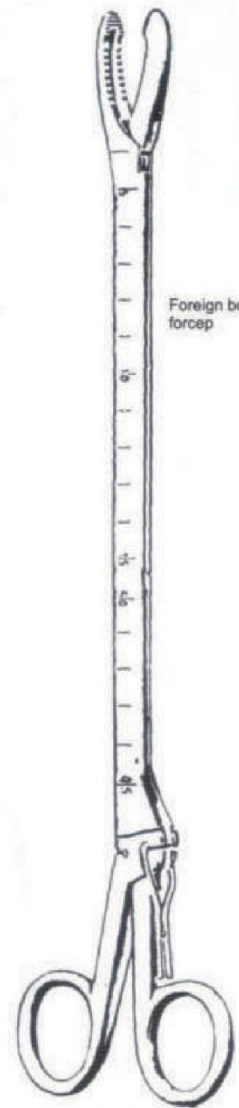

**SV-1506-00**

Tooth Rasps are also available in all sizes and shapes on request

|                       |                       |                       |
|-----------------------|-----------------------|-----------------------|
| <b>SV-1935-18</b> 18" | <b>SV-1937-18</b> 18" | <b>SV-1939-18</b> 18" |
| <b>SV-1936-24</b> 24" | <b>SV-1938-24</b> 24" | <b>SV-1940-24</b> 24" |

Reylond Tooth Forceps  
 SV-2003-00A Upper jaw  
 SV-2003-00B Lower jaw  
 Serrated jaw

SV-2004-00  
 Apple jaw

SV-1407-63  
63 cm

SV-1408-63  
63 cm

SV-1409-63  
63 cm

Equine Dental Forcep  
SV-2615-00

Equine Dental Forcep  
SV-2616-00

Equine Dental Forceps  
SV-2009-00  
20" Large  
SV-2009-00S  
12" Small

Gunther  
SV-1410-43  
43 cm  
SV-1411-50  
50 cm

Compound Molar Cutter  
with detachable handles for easy storage  
tooth cutter for horse

**Uterine Biopsy Forcep**  
 SV-2566-60B  
 with basket  
 SV-2566-60  
 without basket

**Endoscopic Biopsy Forceps**

**Foreign body forcep**

**Chevallier-Jackson**

SV-1109-28 28 cm  
 SV-1110-35 35 cm  
 SV-1111-17 17 cm  
 SV-1112-50 50 cm