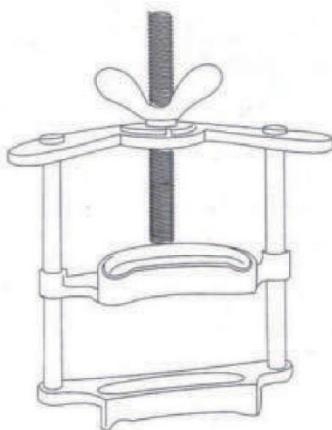

# Large Animal

SV-0027-00A

SV-0027-00B

Schoope  
SV-0027-00

Gunther  
SV-0024-00  
Mouth Gage for Horses

Butler  
SV-0024-00A  
Mouth Gags for Horses

Bayer  
SV-0043-00  
Mouth wedges C.P.

Mouth Gag  
 SV-1880-00  
 Swedish Pattern  
 with leather straps

SV-0026-PC  
 with plastic cover

**Non Slip Wolf Tooth Elevator Set**  
 Wolf Tooth Elevator set is also available with Fiber Handle

**SV-1930-00**  
 Wolf Tooth Extractor set  
**SV-1930-00 F**  
 with Fiber Handle

**SV-1506-00**

Tooth Rasps are also available in all sizes and shapes on request

|                       |                       |                       |
|-----------------------|-----------------------|-----------------------|
| <b>SV-1935-18</b> 18" | <b>SV-1937-18</b> 18" | <b>SV-1939-18</b> 18" |
| <b>SV-1936-24</b> 24" | <b>SV-1938-24</b> 24" | <b>SV-1940-24</b> 24" |

Wolf Tooth Extractor  
SV-2612-00  
with key  
8 mm id 14 mm od  
10 mm id 16 mm od  
"id" inner diameter  
"od" outer diameter

SV-1485-00

20 cm  
curved

Dental Tooth Punch  
SV-2613-00  
with Serrated Heads