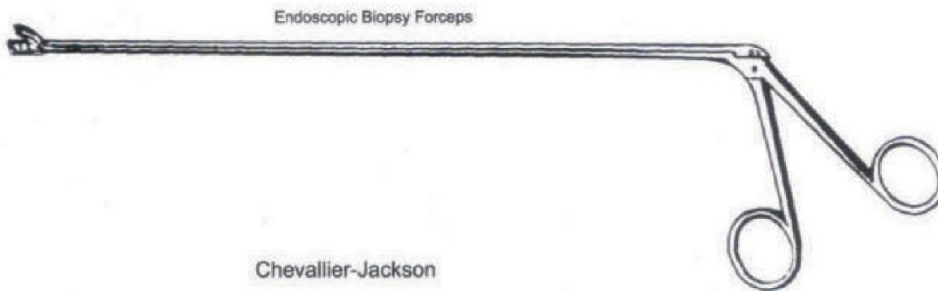

Equine Dental Forceps  
SV-2009-00  
20" Large  
SV-2009-00S  
12" Small

Gunther  
SV-1410-43  
43 cm  
SV-1411-50  
50 cm

Compound Molar Cutter  
with detachable handles for easy storage  
tooth cutter for horse

**Uterine Biopsy Forcep**  
 SV-2566-60B  
 with basket  
 SV-2566-60  
 without basket

**Endoscopic Biopsy Forceps**

**Foreign body forcep**

**Chevallier-Jackson**

SV-1109-28 28 cm  
 SV-1110-35 35 cm  
 SV-1111-17 17 cm  
 SV-1112-50 50 cm