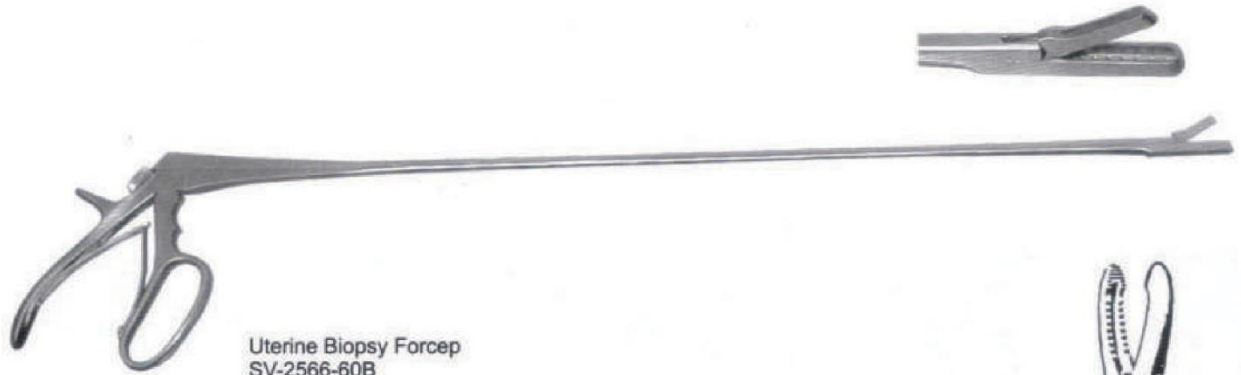

Uterine Biopsy Forcep
SV-2566-60B
with basket
SV-2566-60
without basket