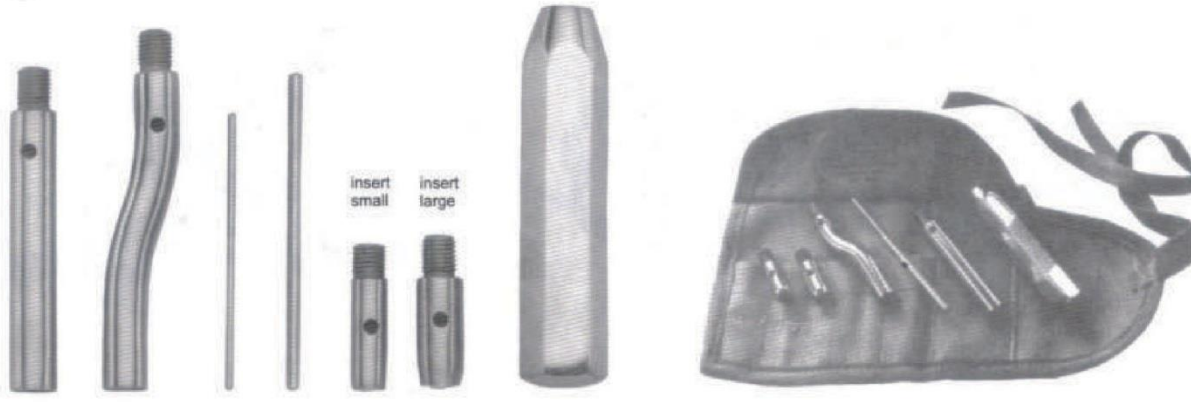

Hausmann / Climax  
 SV-0029-00  
 with leather straps  
 stainless steel forged

Hitching  
 SV-0025-00

SV-0025-LC  
 with leather cover

SV-0025-PC  
 with plastic cover

Varnell Mouth Gag  
 SV-0026-00

SV-0026-LC  
 with leather cover

SV-0026-PC  
 with plastic cover

**Non Slip Wolf Tooth Elevator Set**  
 Wolf Tooth Elevator set is also available with Fiber Handle

**SV-1930-00**  
 Wolf Tooth Extractor set  
**SV-1930-00 F**  
 with Fiber Handle

**SV-1506-00**

Tooth Rasps are also available in all sizes and shapes on request

|                       |                       |                       |
|-----------------------|-----------------------|-----------------------|
| <b>SV-1935-18</b> 18" | <b>SV-1937-18</b> 18" | <b>SV-1939-18</b> 18" |
| <b>SV-1936-24</b> 24" | <b>SV-1938-24</b> 24" | <b>SV-1940-24</b> 24" |