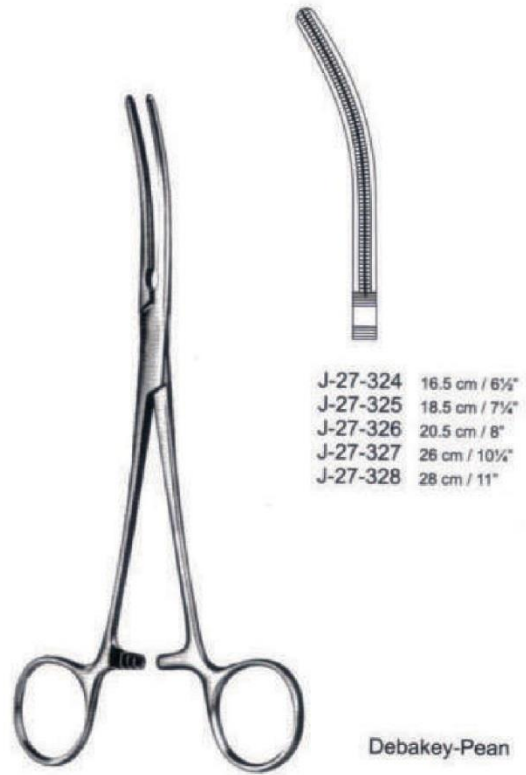

Glover

Glover

J-27-296 5.5 cm / 2¼"
 J-27-297 6.5 cm / 2½"
 J-27-298 8.5 cm / 3¼"
 J-27-299 10.5 cm / 4½"

J-27-301 7.5 cm / 3"
 J-27-302 8.5 cm / 3 1/2"
 J-27-303 10.5 cm / 4 1/4"
 J-27-304 12 cm / 4 3/4"

J-27-305 7 cm / 2 3/4"
 J-27-306 8 cm / 3 1/4"
 J-27-307 10 cm / 4"
 J-27-308 11.5 cm / 4 1/2"

Debaquey-Mosquito

J-27-309 12 cm / 4 3/4"
 J-27-311 12 cm / 4 3/4"
 J-27-312 15 cm / 6"
 J-27-313 15 cm / 6"

Debaquey
 16 cm / 6 1/4"

J-27-314 straight
 J-27-315 curved

Debaquey-Crile
 J-27-314
 J-27-315

Debaquey Rankin
 J-27-316
 J-27-317

Debakey-Pean

Debakey-Pean

Bainbridge

Bainbridge

Krause
J-31-990

Krause-Voss
J-31-1000

Large-Wilde
J-31-1010

J-31-1020 = 0.3 mm diameter
 J-31-1030 = 0.4 mm diameter

J-31-1040 = 0.2 mm diameter
 J-31-1050 = 0.3 mm diameter

Troeltsch
(wilde)
J-31-1060
11 cm / 4½"