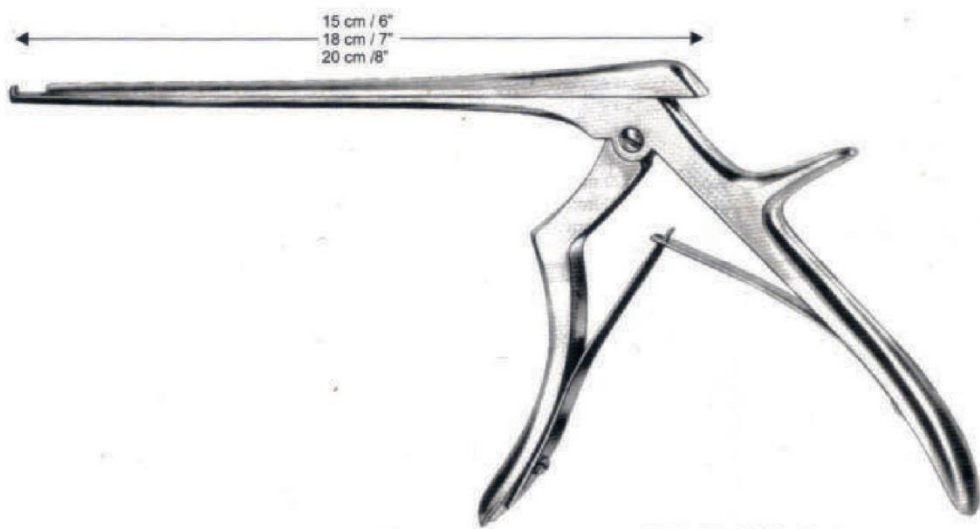

Inge
 J-25-531
 16 cm / 6¼"

Spine Punch Forceps

- J-25-630 2mm upwards
- J-25-631 3mm upwards
- J-25-632 3mm upwards
- J-25-633 2mm 40 upwards

18 cm / 7"

Ferris-Smith-Cushing

Ferris-Smith-Kerrison

Cutting Upward	
	J-25-660 15 cm
	J-25-660A 18 cm
	J-25-660B 20 cm
	1 mm
	J-25-661 15 cm
	J-25-661A 18 cm
	J-25-661B 20 cm
	2 mm
	J-25-662 15 cm
	J-25-662 18 cm
	J-25-662 20 cm
	3 mm
	J-25-663 15 cm
	J-25-663A 18 cm
	J-25-663 B 20 cm
	4 mm
	J-25-664 15 cm
	J-25-664A 18 cm
	J-25-664B 20 cm
	5 mm
	J-25-665 15 cm
	J-25-665A 18 cm
	J-25-665 B 20 cm
	6 mm