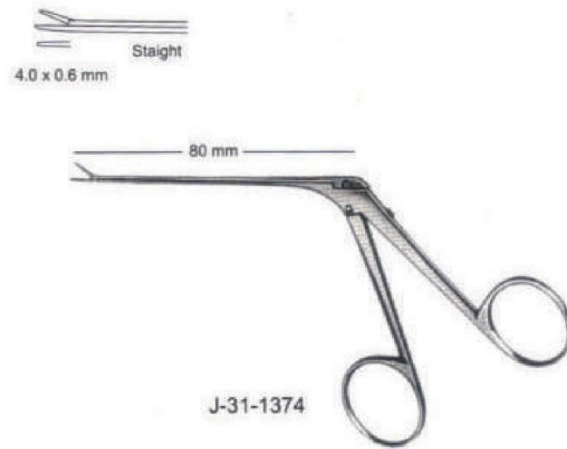

Hartmann Weingartner

J-31-1270
 8.5 cm / 3 1/2"

Hartmann

J-31-1280
 8.5 cm / 3 1/2"

Hartmann
 8.5 cm / 3 1/2"

- 2 mm J-31-1290
- 2.5 mm J-31-1300
- 3 mm J-31-1310

Hartmann
 J-31-1320
 8.5 cm / 3 1/2"

Struempel
 J-31-1330
 8.5 cm / 3 1/2"

Hartmann
 J-31-1340
 8.5 cm / 3 1/2"

Hartmann

Hartmann
 J-31-1350
 8.5 cm / 3 1/2"

Hartmann Hoffmann
 J-31-1360
 8.5 cm / 3 1/2"

Tubular Shaft crocodiles are also available with an extension of "T" to the same part number