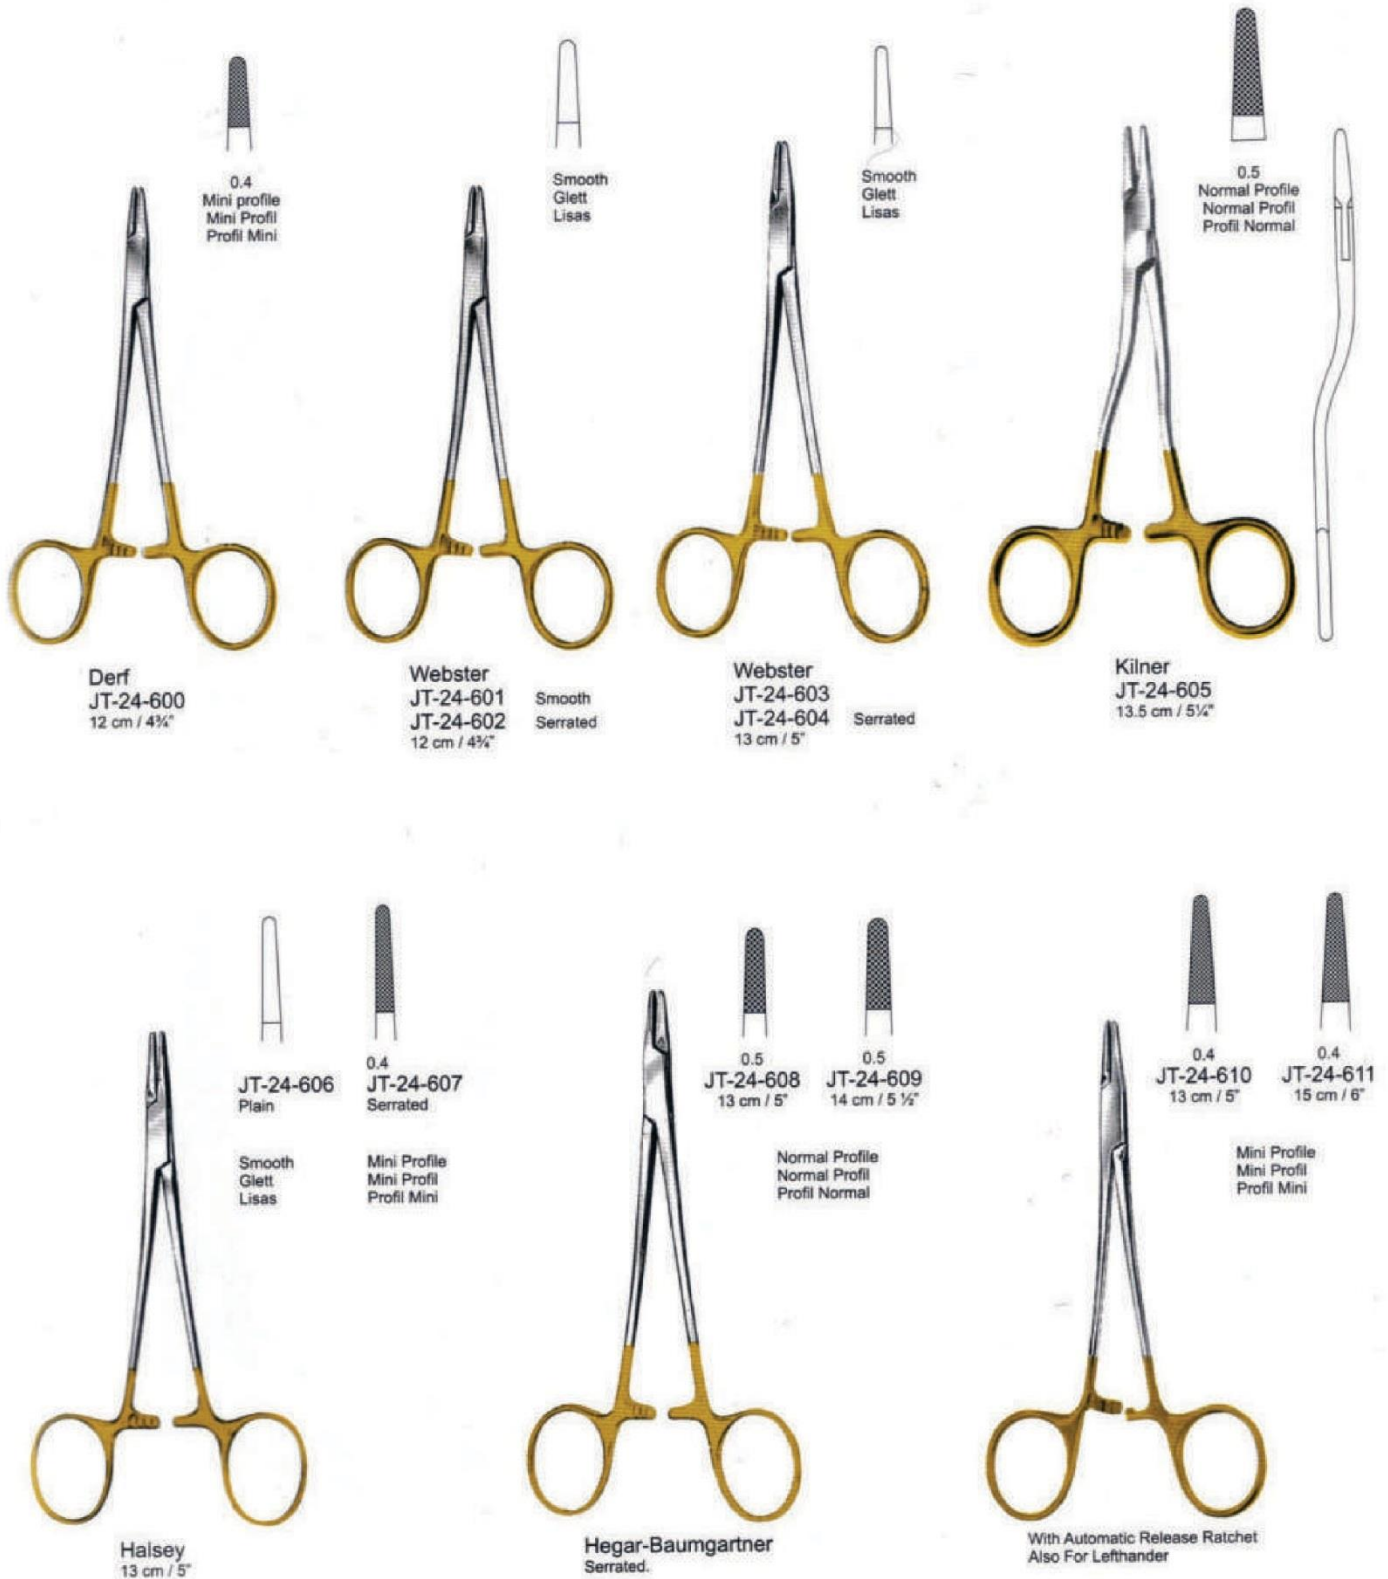

Barraquer
J-24-077
13 cm / 5¼"

Barraquer-Troutman
J-24-078 13 cm / 5¼"
J-24-078A 16 cm / 6¼"
J-24-078B 18 cm / 7"
J-24-078C 20 cm / 8"
J-24-078D 23 cm / 9"

Arruga
J-24-079
14 cm / 5½"

Stevens
J-24-080
16.5 cm / 6½"
with ratchet lock

Kalt
J-24-081
 13 cm / 5 1/4"
 Standard Model with
 delicate Jaws

J-24-082
 Straight

J-24-083
 Curved

Arruga
 16 cm / 6 1/4"

Boynton
J-24-084
 12.5 cm / 5"
 Delicate

J-24-085

J-24-086

Castroviejo
 9 cm / 3 1/2"
 with Lock / without Lock

Castroviejo
J-24-087
 12 cm / 4 3/4"

Castroviejo
Barraquer
J-24-088
 12 cm / 4 3/4"

Castroviejo
J-24-089
 13 cm / 5 1/4"

Hegar-Vascular

Micro Profile
Mikro Profil
Profil Micro

Ryder-Vascular

Micro Profile
Mikro Profil
Profil Micro