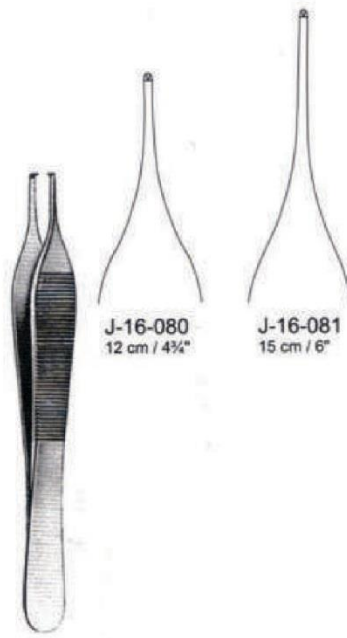

Standard
Narrow

Tissue
1:2 Teeth

- | | | |
|-----------|---------------|-----------|
| J-16-028 | 10 cm / 4" | J-16-037 |
| J-16-029 | 11.5 cm / 4½" | J-16-038 |
| J-16-030 | 13 cm / 5" | J-16-039 |
| J-16-031 | 14.5 cm / 5½" | J-16-040 |
| J-16-032 | 16 cm / 6¼" | J-16-041 |
| J-16-033 | 18 cm / 7" | J-16-042 |
| J-16-034 | 20 cm / 8" | J-16-043 |
| J-16-034A | 23 cm / 9" | J-16-043A |
| J-16-035 | 25 cm / 10" | J-16-044 |
| J-16-036 | 30 cm / 12" | J-16-045 |

Tissue
2:3 Teeth

Tissue
3:4 Teeth

- | | | |
|----------|---------------|----------|
| J-16-046 | 13 cm / 5" | J-16-049 |
| J-16-047 | 14.5 cm / 5½" | J-16-050 |
| J-16-048 | 16 cm / 6¼" | J-16-051 |

Tissue
4:5 Teeth

● Tissue forceps are also available in English pattern

J-16-078
12 cm / 4 3/4"

J-16-079
15 cm / 6"

Adson

J-16-080
12 cm / 4 3/4"

J-16-081
15 cm / 6"

Adson
1:2 Teeth

McIndoe
J-16-082
J-16-082A 1:2 Teeth
15 cm / 6"