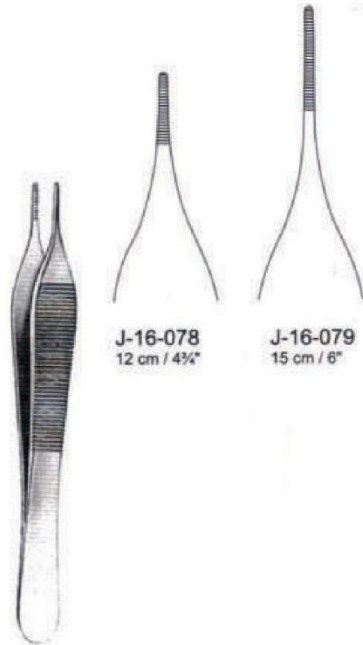

J-16-078
12 cm / 4 3/4"

J-16-079
15 cm / 6"

Adson