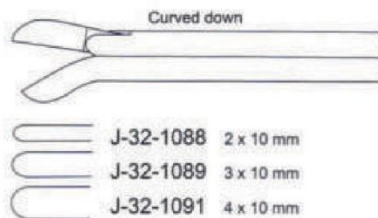

- J-25-630 2mm upwards
- J-25-631 3mm upwards
- J-25-632 3mm upwards
- J-25-633 2mm 40 upwards

18 cm / 7"