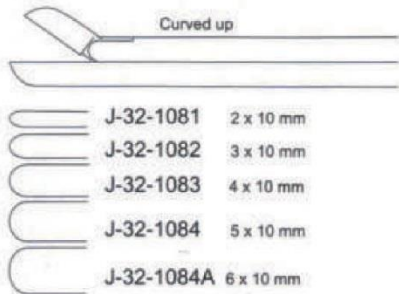

- J-25-630 2mm upwards
- J-25-631 3mm upwards
- J-25-632 3mm upwards
- J-25-633 2mm 40 upwards

18 cm / 7"