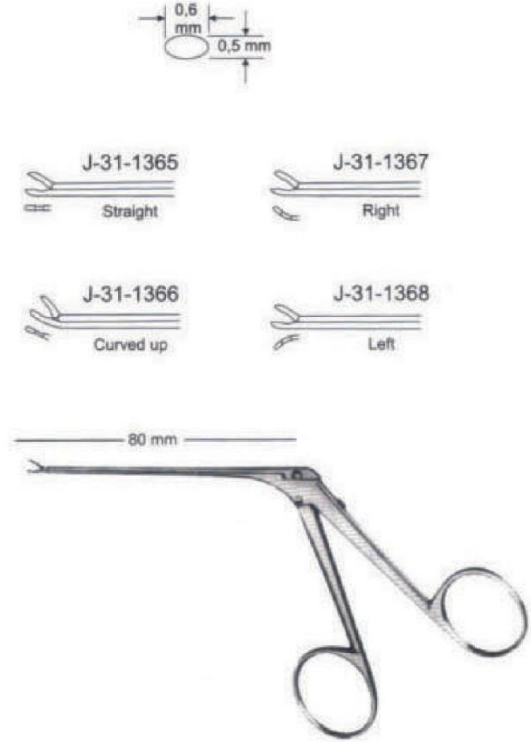

Hartmann Weingartner

J-31-1270
 8.5 cm / 3 1/2"

Hartmann

J-31-1280
 8.5 cm / 3 1/2"

Hartmann
 8.5 cm / 3 1/2"

- 2 mm J-31-1290
- 2.5 mm J-31-1300
- 3 mm J-31-1310

Hartmann
 J-31-1320
 8.5 cm / 3 1/2"

Struempel
 J-31-1330
 8.5 cm / 3 1/2"

Hartmann
 J-31-1340
 8.5 cm / 3 1/2"

Hartmann

Hartmann
 J-31-1350
 8.5 cm / 3 1/2"

Hartmann Hoffmann
 J-31-1360
 8.5 cm / 3 1/2"

Tubular Shaft crocodiles are also available with an extension of "T" to the same part number