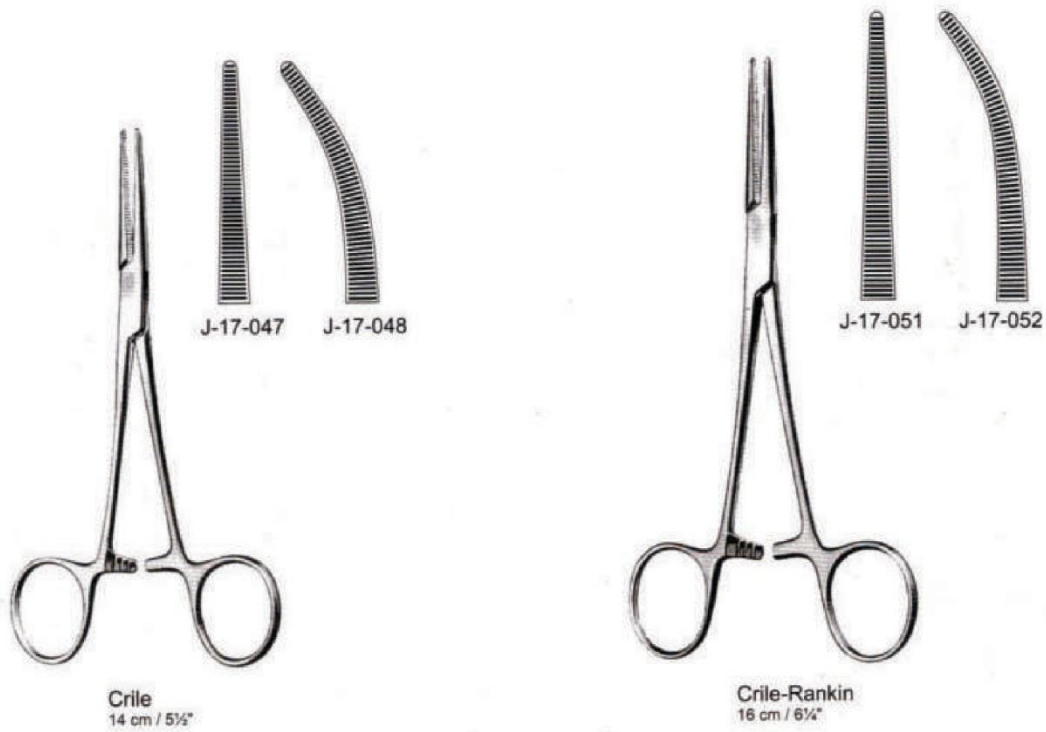

Hartmann
10 cm / 4"

Halsted-Mosquito
12.5 cm / 5"

Micro-Mosquito

Halsted-Mosquito

Rochester-Pean

- | | | |
|----------|--------------|----------|
| J-17-101 | 14 cm / 5½" | J-17-109 |
| J-17-102 | 16 cm / 6¼" | J-17-110 |
| J-17-103 | 18 cm / 7" | J-17-111 |
| J-17-104 | 20 cm / 8" | J-17-112 |
| J-17-105 | 22 cm / 8¾" | J-17-113 |
| J-17-106 | 24 cm / 9½" | J-17-114 |
| J-17-107 | 26 cm / 10½" | J-17-115 |
| J-17-108 | 30 cm / 12" | J-17-116 |
- Straight Curved