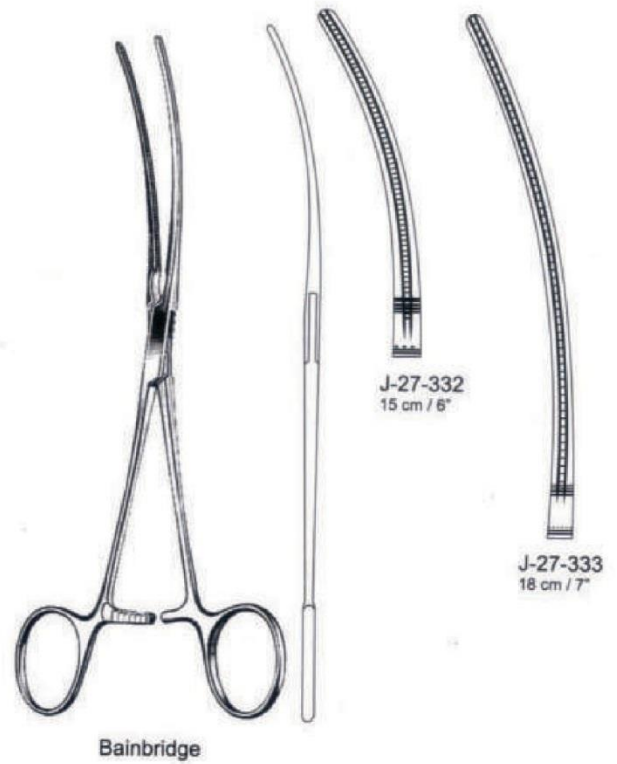

Glover

Glover

J-27-296 5.5 cm / 2¼"
 J-27-297 6.5 cm / 2½"
 J-27-298 8.5 cm / 3¼"
 J-27-299 10.5 cm / 4½"

J-27-301 7.5 cm / 3"
 J-27-302 8.5 cm / 3 1/2"
 J-27-303 10.5 cm / 4 1/4"
 J-27-304 12 cm / 4 3/4"

J-27-305 7 cm / 2 3/4"
 J-27-306 8 cm / 3 1/4"
 J-27-307 10 cm / 4"
 J-27-308 11.5 cm / 4 1/2"

Debaquey-Mosquito

J-27-309 12 cm / 4 3/4"
 J-27-311 12 cm / 4 3/4"
 J-27-312 15 cm / 6"
 J-27-313 15 cm / 6"

Debaquey
 16 cm / 6 1/4"

J-27-314 straight
 J-27-315 curved

Debaquey-Crile
 J-27-314
 J-27-315

Debaquey Rankin
 J-27-316
 J-27-317

Debakey-Pean

Debakey-Pean

Bainbridge

Bainbridge

Krause
J-31-990

Krause-Voss
J-31-1000

Large-Wilde
J-31-1010

J-31-1020 = 0.3 mm diameter
 J-31-1030 = 0.4 mm diameter

J-31-1040 = 0.2 mm diameter
 J-31-1050 = 0.3 mm diameter

Troeltsch
(wilde)
J-31-1060
11 cm / 4½"