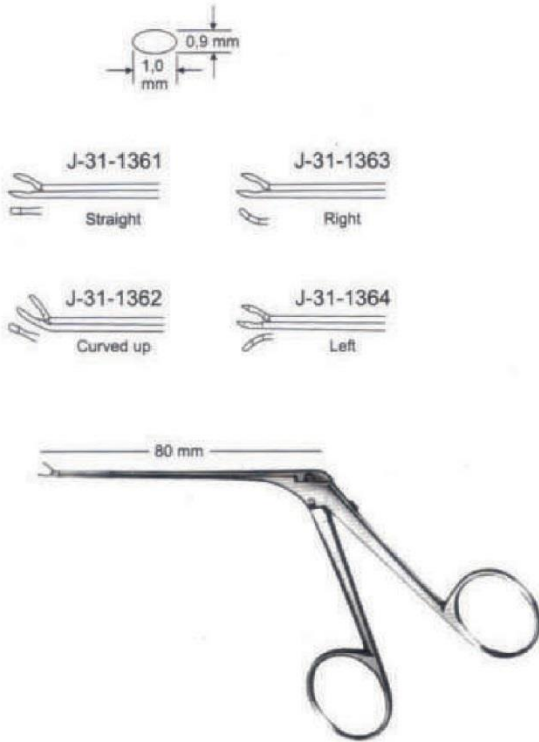

Hartmann Weingartner

J-31-1270
 8.5 cm / 3 1/2"

Hartmann

J-31-1280
 8.5 cm / 3 1/2"

Hartmann
 8.5 cm / 3 1/2"

- 2 mm J-31-1290
- 2.5 mm J-31-1300
- 3 mm J-31-1310

Hartmann
 J-31-1320
 8.5 cm / 3 1/2"

Struempel
 J-31-1330
 8.5 cm / 3 1/2"

Hartmann
 J-31-1340
 8.5 cm / 3 1/2"

Hartmann

Hartmann
 J-31-1350
 8.5 cm / 3 1/2"

Hartmann Hoffmann
 J-31-1360
 8.5 cm / 3 1/2"

Tubular Shaft crocodiles are also available with an extension of "T" to the same part number