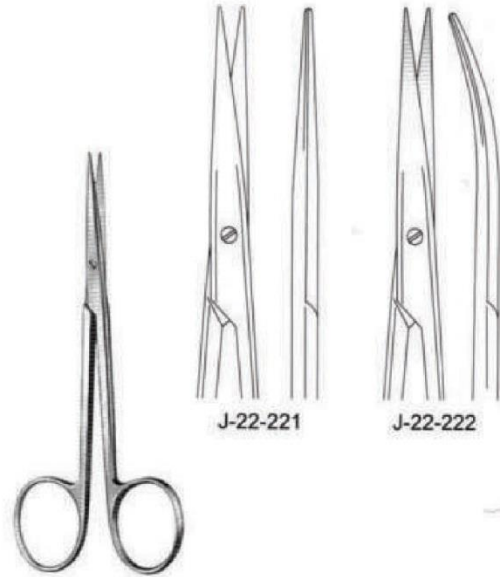

J-22-214

J-22-215

J-22-216

Iris
11.5 cm / 4½"

Steven
11 cm / 4½"

J-22-217

J-22-218

Strabismus
 11.5 cm / 4½"

Kilner
 11.5 cm / 4½"

Spencer
 J-22-223
 9 cm / 3½"

Spencer
 J-22-224
 13 cm / 5"

Littauer
 J-22-225
 14 cm / 5½"

Heath-Stitch
 J-22-226
 15 cm / 6"

Crown-Beebee

J-22-234
10 cm / 4"

J-22-235
10 cm / 4"