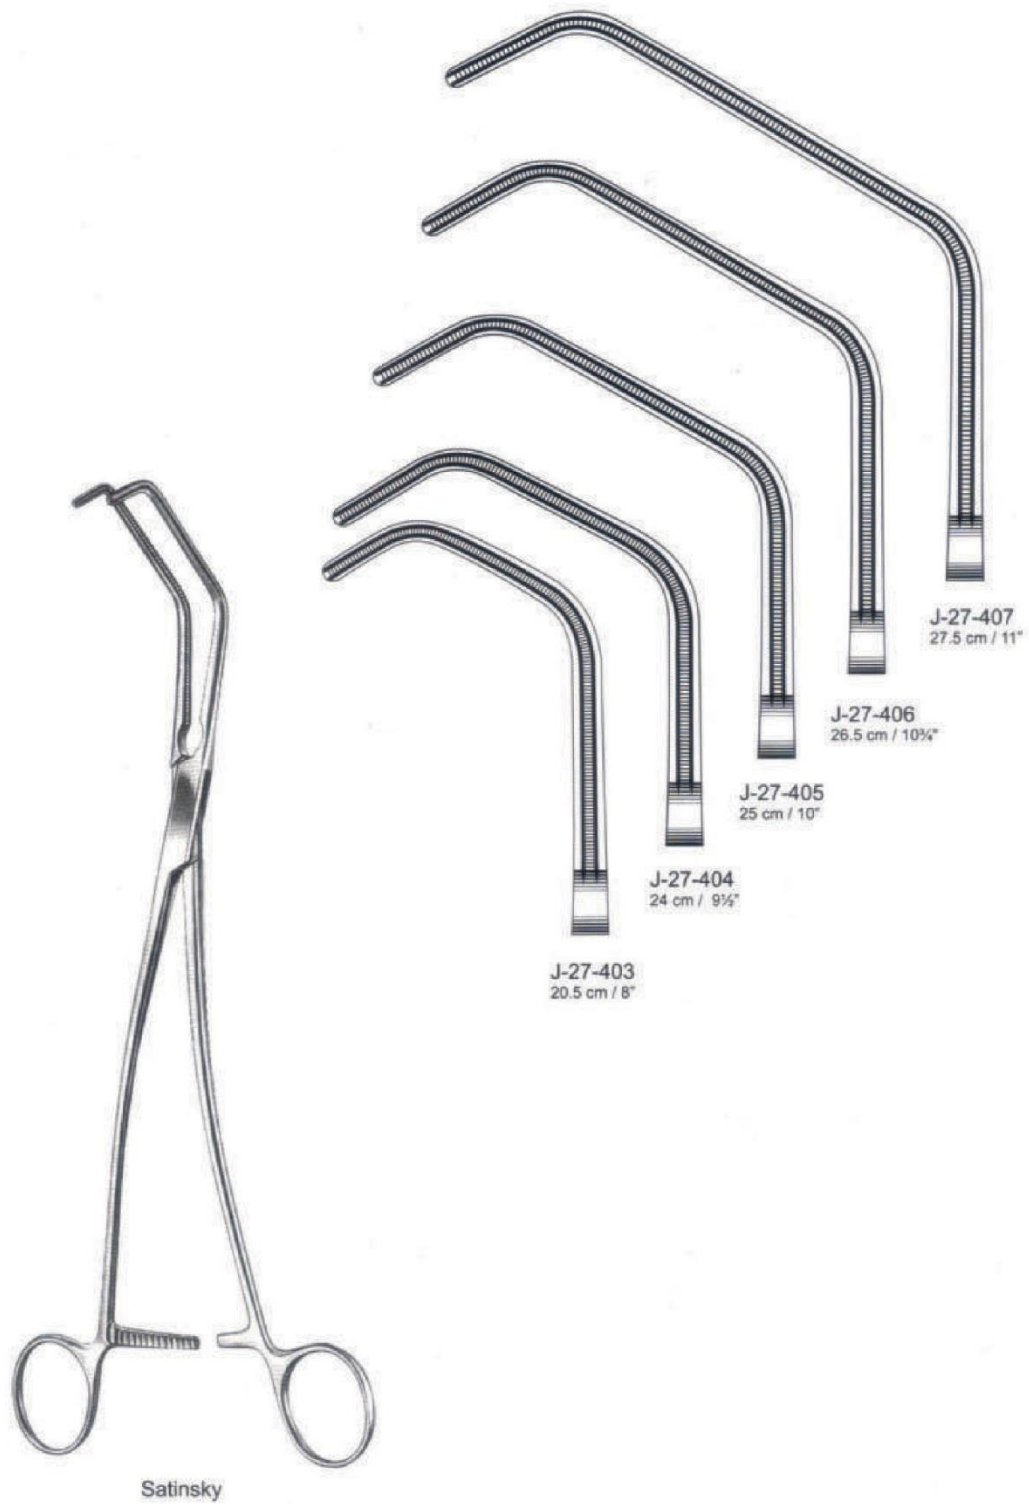

Glover

Glover

J-27-296 5.5 cm / 2¼"
 J-27-297 6.5 cm / 2½"
 J-27-298 8.5 cm / 3¼"
 J-27-299 10.5 cm / 4½"

J-27-301 7.5 cm / 3"
 J-27-302 8.5 cm / 3 1/2"
 J-27-303 10.5 cm / 4 1/4"
 J-27-304 12 cm / 4 3/4"

J-27-305 7 cm / 2 3/4"
 J-27-306 8 cm / 3 1/4"
 J-27-307 10 cm / 4"
 J-27-308 11.5 cm / 4 1/2"

Debaquey-Mosquito

J-27-309 12 cm / 4 3/4"
 J-27-311 12 cm / 4 3/4"
 J-27-312 15 cm / 6"
 J-27-313 15 cm / 6"

Debaquey
 16 cm / 6 1/4"

J-27-314 straight
 J-27-315 curved

Debaquey-Crile
 J-27-314
 J-27-315

Debaquey Rankin
 J-27-316
 J-27-317

Debakey-Pean

Debakey-Pean

Bainbridge

Bainbridge

Krause
J-31-990

Krause-Voss
J-31-1000

Large-Wilde
J-31-1010

J-31-1020 = 0.3 mm diameter
 J-31-1030 = 0.4 mm diameter

J-31-1040 = 0.2 mm diameter
 J-31-1050 = 0.3 mm diameter

Troeltsch
(wilde)
J-31-1060
11 cm / 4½"