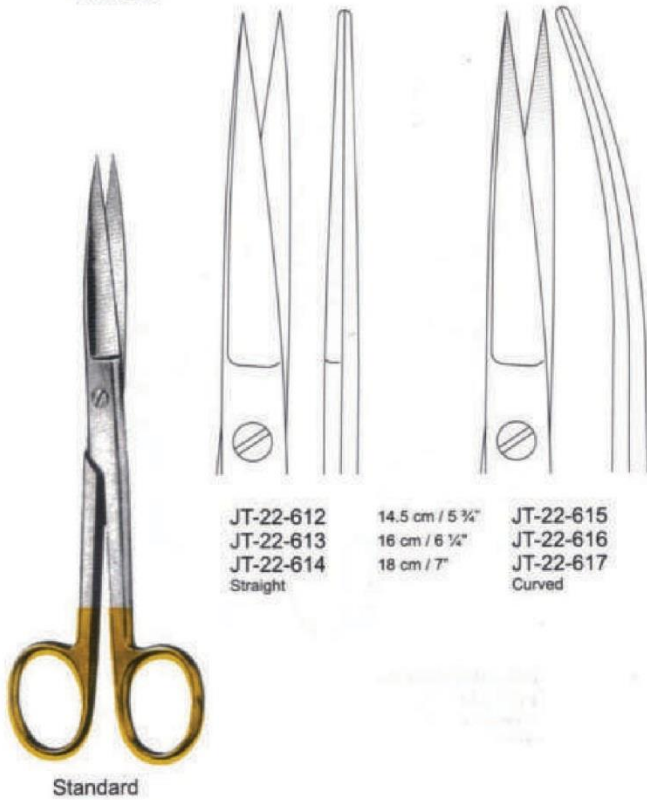

Universal Scissor
 J-22-238
 12 cm / 4 1/2"
 Serrated

JT-22-600	14.5 cm / 5 3/4"	JT-22-603
JT-22-601	16 cm / 6 1/4"	JT-22-604
JT-22-602	18 cm / 7"	JT-22-605
Standard		Curved

JT-22-606	14.5 cm / 5 3/4"	JT-22-609
JT-22-607	16 cm / 6 1/4"	JT-22-610
JT-22-608	18 cm / 7"	JT-22-611
Standard		Curved