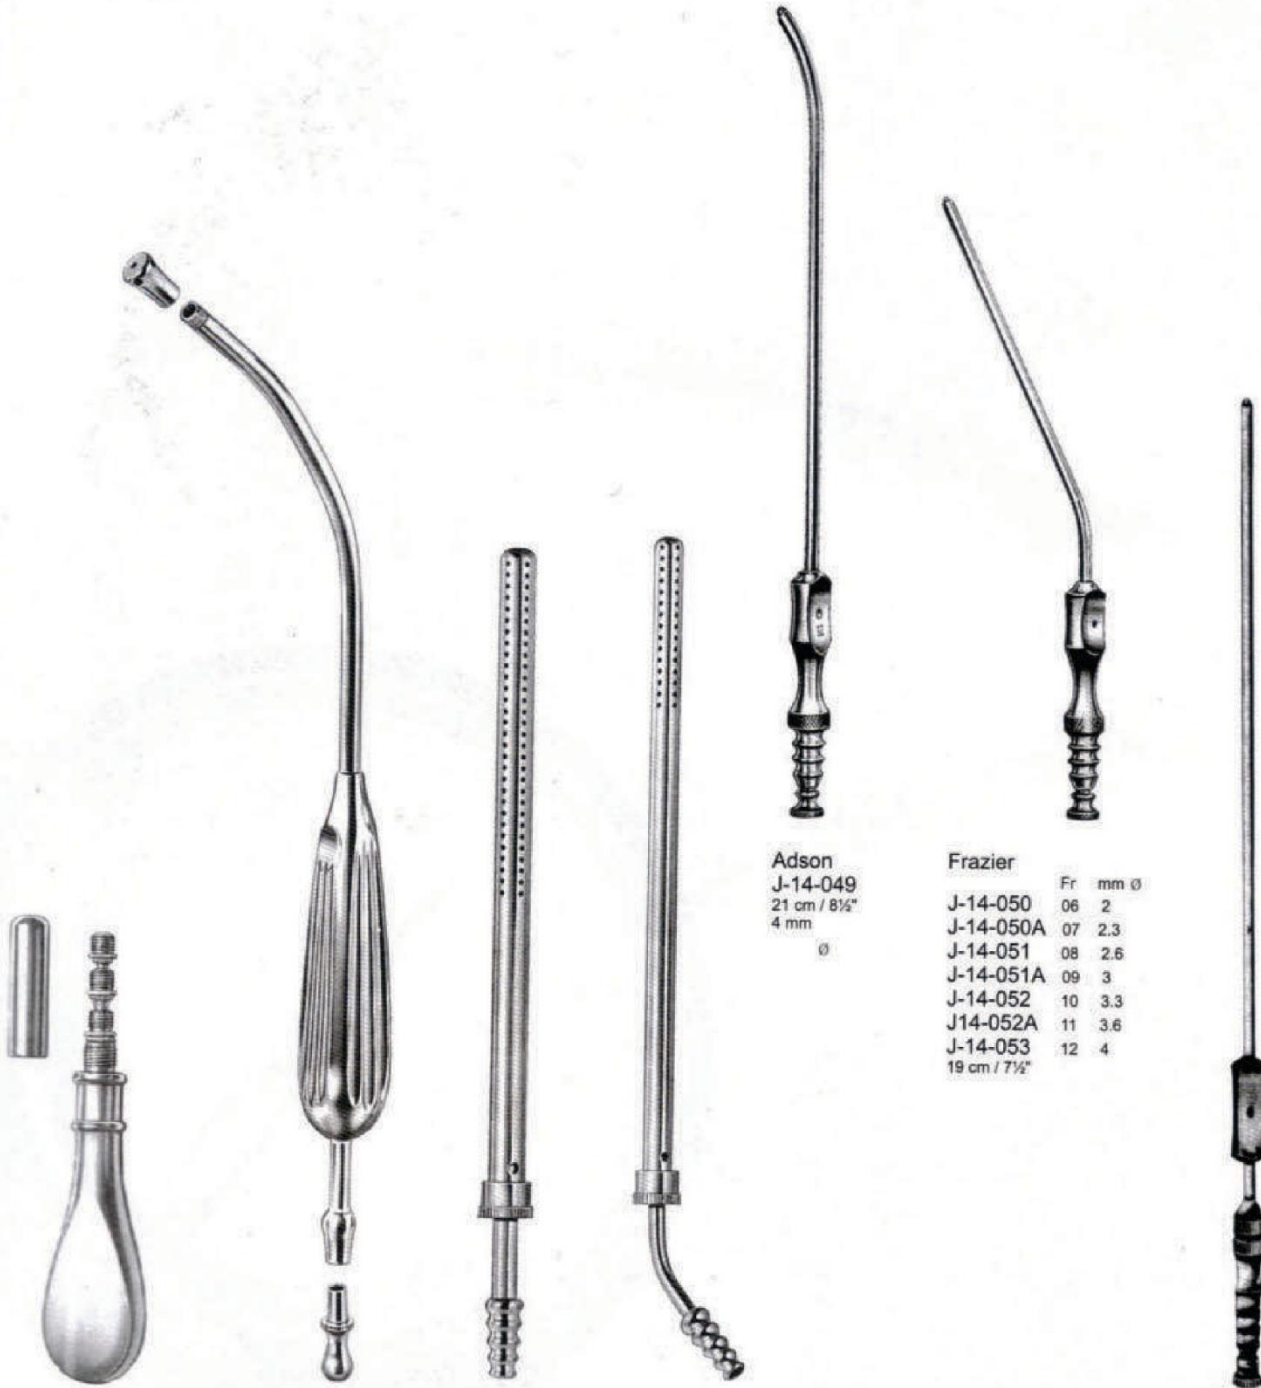

Veterinary Instruments

VETERINARY Catalogue

TRIPLE HELIX

SOLUTIONS

General Surgery

Universal
 J-14-001
 set of 3 pieces
 J-14-002
 set of 4 pieces

Yankauer
 J-14-037
 23 cm / 9"
 J-14-037A
 27 cm / 11"

Poole
 J-14-039
 22 cm / 8 1/4" 10 mm \varnothing
 (Fr. 30)