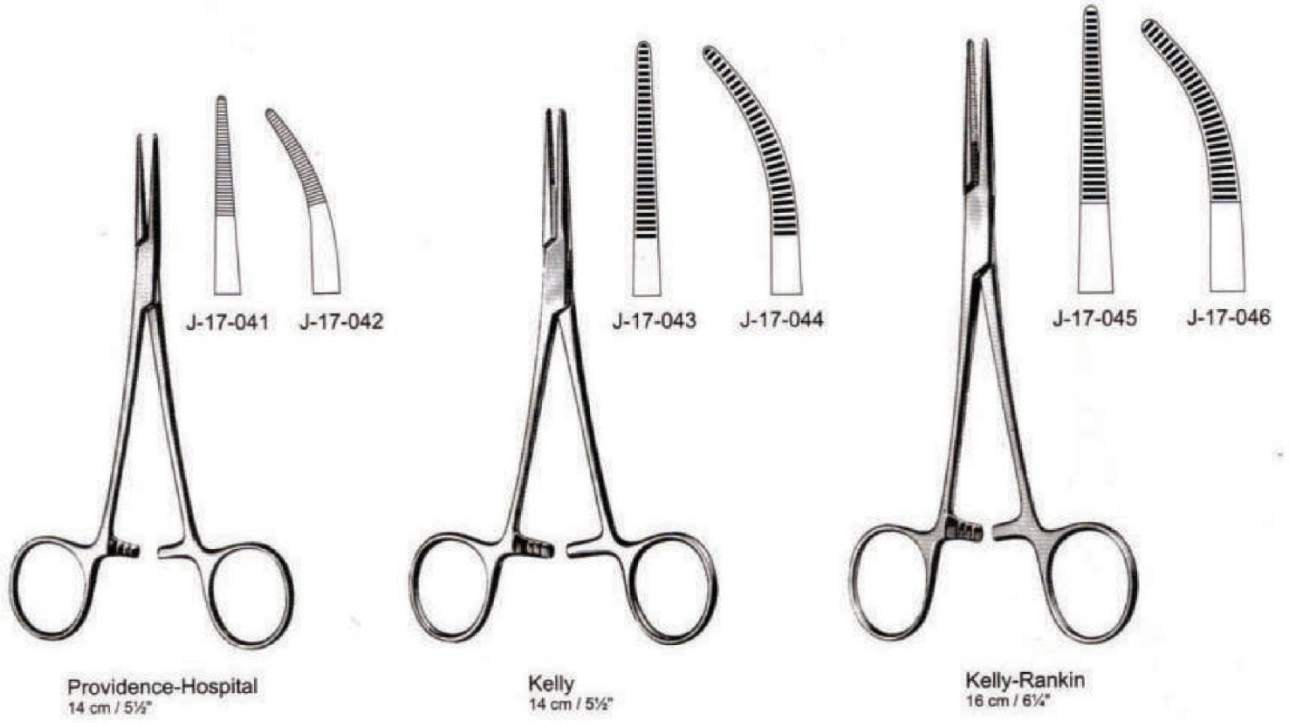

Hartmann
10 cm / 4"

Halsted-Mosquito
12.5 cm / 5"

Micro-Mosquito

Halsted-Mosquito

Rochester-Pean

- | | | |
|----------|--------------|----------|
| J-17-101 | 14 cm / 5½" | J-17-109 |
| J-17-102 | 16 cm / 6¼" | J-17-110 |
| J-17-103 | 18 cm / 7" | J-17-111 |
| J-17-104 | 20 cm / 8" | J-17-112 |
| J-17-105 | 22 cm / 8¾" | J-17-113 |
| J-17-106 | 24 cm / 9½" | J-17-114 |
| J-17-107 | 26 cm / 10½" | J-17-115 |
| J-17-108 | 30 cm / 12" | J-17-116 |
- Straight Curved