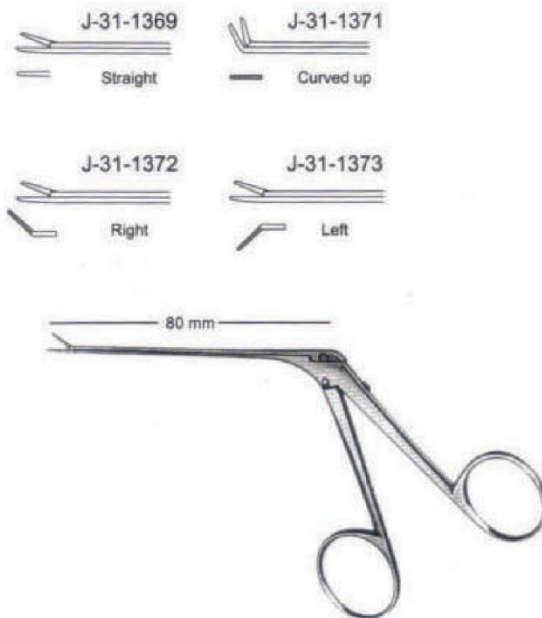

Hartmann Weingartner

J-31-1270
 8.5 cm / 3 1/2"

Hartmann

J-31-1280
 8.5 cm / 3 1/2"

Hartmann
 8.5 cm / 3 1/2"

- 2 mm J-31-1290
- 2.5 mm J-31-1300
- 3 mm J-31-1310

Hartmann
 J-31-1320
 8.5 cm / 3 1/2"

Struempel
 J-31-1330
 8.5 cm / 3 1/2"

Hartmann
 J-31-1340
 8.5 cm / 3 1/2"

Hartmann

Hartmann
 J-31-1350
 8.5 cm / 3 1/2"

Hartmann Hoffmann
 J-31-1360
 8.5 cm / 3 1/2"

Tubular Shaft crocodiles are also available with an extension of "T" to the same part number