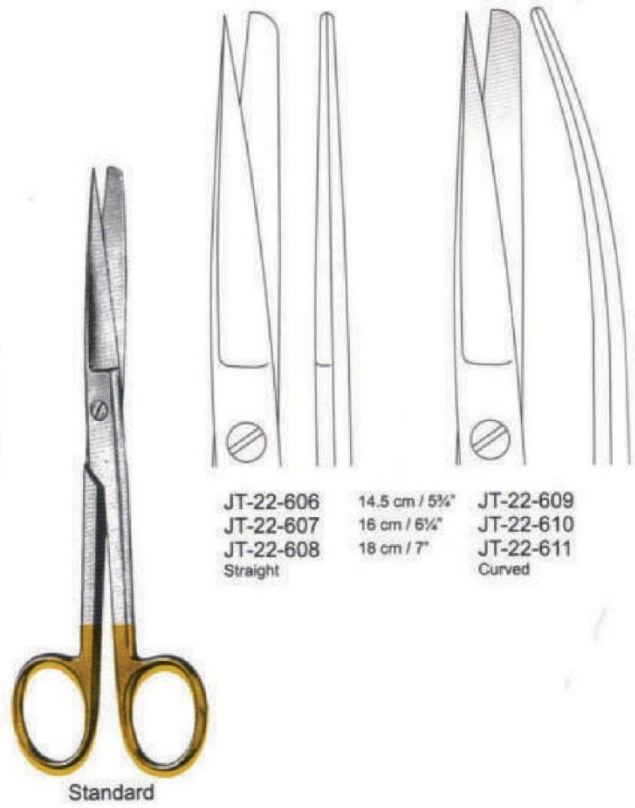

JT-22-606	14.5 cm / 5 3/4"	JT-22-609
JT-22-607	16 cm / 6 1/4"	JT-22-610
JT-22-608	18 cm / 7"	JT-22-611
Standard		Curved