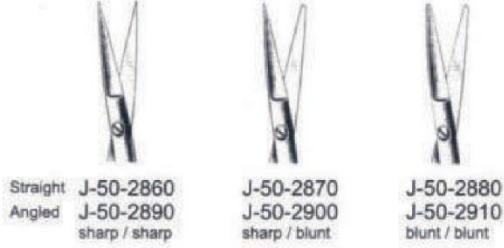

7 cm / 2½"
 10 cm / 4"

J-50-2030
 J-50-2040

J-50-2050
 J-50-2060

J-50-2070
 J-50-2080

J-50-2090
 J-50-2100

J-50-2110
 J-50-2120

J-50-2130
 J-50-2140

Bishop Harman
 J-50-2370
 8.5 cm / 3½"
 Fine

Gill-Hess
 J-50-2510
 7.5 cm / 3"

Hess
 J-50-2420
 7 cm / 2½"

Fuchs
 J-50-2540
 7 cm / 2½"

Noyes
 12 cm / 4 1/2"
 Straight

Noyes
 12 cm / 4 1/2"
 Angled

Castroviejo
 J-50-2920
 9 cm / 3 1/4"

Westcott
 J-50-2950
 11 cm / 4 1/2"

Castroviejo
 13 cm / 5 1/4"
 with lock

Barraquer
 J-24-075 with lock
 J-24-076 without lock
 13 cm / 5 1/4"

Arruga
 16 cm / 6 1/4"