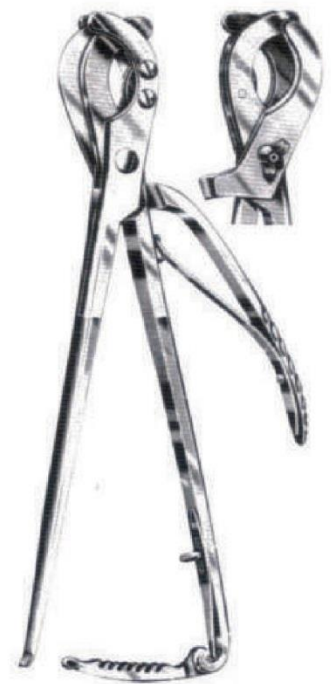

SV-1205-14
14 cm

Noel
SV-1206-14
14 cm

Fabritius
SV-1207-19
19 cm

Munchen Model
SV-1209-19
19 cm

SV-1210-15
15 cm

Frank
SV-1211-22
22 cm

Haussmann
 SV-1212-19 19 cm
 SV-1213-23 23 cm
 Straight Handle

Haussmann
 SV-1214-19 19 cm
 SV-1215-23 23 cm
 SV-1216-27 27 cm
 SV-1217-31 31 cm
 SV-1218-36 36 cm
 SV-1219-48 48 cm

SV-1226-19
 19 cm
 With Tube

Verboczy
 SV-1220-27 27 cm
 With Double Crush

Haussmann / White
 SV-1223-19 19 cm
 SV-1224-31 31 cm

Bertschy
 SV-1221-38 38 cm

Sand
 SV-1222-31 31 cm
 Curved sand emasculator
 is also available SV-1222-31 C

Reimer
 SV-1225-31 31 cm

Bloodles Castrators
 With Card Stop
 SV-1228-23
 23 cm

Serra Modified
 SV-1227-35
 35 cm
 Non Slip grip & positive crush
 For one hand use

Serra
 SV-1227-35 R
 35 cm
 Modified, with ratchet

Serra
 SV-1227-35 S
 35 cm straight
 with ratchet

SV-1229-30 30 cm
SV-1230-35 35 cm
 For Lambs, Rams, Pigs, Dogs, Colts
SV-1231-40 40 cm
SV-1232-48 48 cm
 For Bulls, Camels, and Buffalos

Ecraseur
SV-1183-55
55 cm, straight