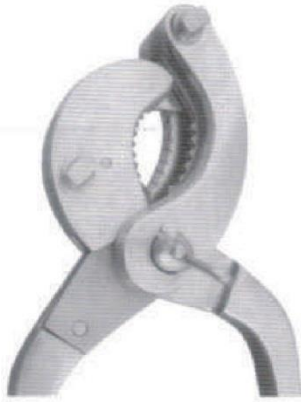

SV-1205-14
14 cm

Noel
SV-1206-14
14 cm

Fabritius
SV-1207-19
19 cm

Munchen Model
SV-1209-19
19 cm

SV-1210-15
15 cm

Frank
SV-1211-22
22 cm

Haussmann
 SV-1212-19 19 cm
 SV-1213-23 23 cm
 Straight Handle

Haussmann
 SV-1214-19 19 cm
 SV-1215-23 23 cm
 SV-1216-27 27 cm
 SV-1217-31 31 cm
 SV-1218-36 36 cm
 SV-1219-48 48 cm

SV-1226-19
 19 cm
 With Tube

Verboczy
 SV-1220-27 27 cm
 With Double Crush

Haussmann / White
 SV-1223-19 19 cm
 SV-1224-31 31 cm

Bertschy
 SV-1221-38 38 cm

Sand
 SV-1222-31 31 cm
 Curved sand emasculator
 is also available SV-1222-31 C

Reimer
 SV-1225-31 31 cm

Bloodles Castrators
 With Card Stop
 SV-1228-23
 23 cm

Serra Modified
 SV-1227-35
 35 cm
 Non Slip grip & positive crush
 For one hand use

Serra
 SV-1227-35 R
 35 cm
 Modified, with ratchet

Serra
 SV-1227-35 S
 35 cm straight
 with ratchet

SV-1229-30 30 cm
SV-1230-35 35 cm
 For Lambs, Rams, Pigs, Dogs, Colts
SV-1231-40 40 cm
SV-1232-48 48 cm
 For Bulls, Camels, and Buffalos

Ecraseur
SV-1183-55
55 cm, straight